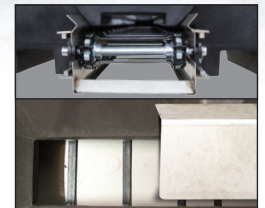

Plows and Spreaders You Can Rely On

XPII EXPANDING WING PLOW*

*Shown with Optional Illuminator™
Heated LED Lights

PRO SERIES SPREADERS

What Makes a **PRO?**

5-1/4" full length carbon steel
auger with 3/4 HP motor

← OR →

12" wide all steel pintle chain
conveyor with 3/4 HP motor

PLUS →

High flow swing-away
chute and large 14"
spinner with 1/2 HP motor