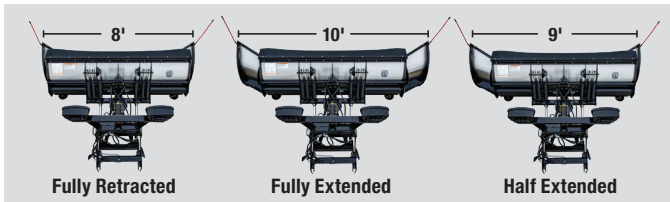

Plows and Spreaders You Can Rely On

XPII EXPANDING WING PLOW*

*Shown with Optional Illuminator™
Heated LED Lights

PRO SERIES SPREADERS

What Makes a **PRO?**

5-1/4" full length carbon steel
auger with 3/4 HP motor

← OR →

12" wide all steel pintle chain
conveyor with 3/4 HP motor

PLUS →

High flow swing-away
chute and large 14"
spinner with 1/2 HP motor